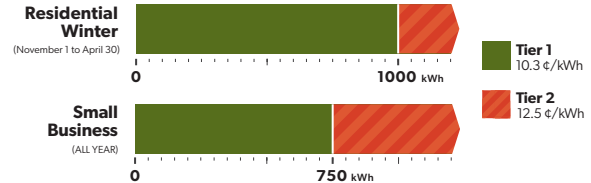

New Time-of-Use, Tiered and Ultra-Low Overnight Prices

November 1, 2023

The following applies to the Electricity line on your bill and reflects the electricity you use.

Winter Time-of-Use (TOU)

Winter Tier Thresholds (kilowatt hours)

The Ontario government's Ontario Electricity Rebate will change to 19.3%.

Choose the price plan that's right for you.

Visit: oeb.ca/choice

We're here to help:

T: 1-877-632-2727 TTY: 1-844-621-9977

E: publicinformation@oeb.ca