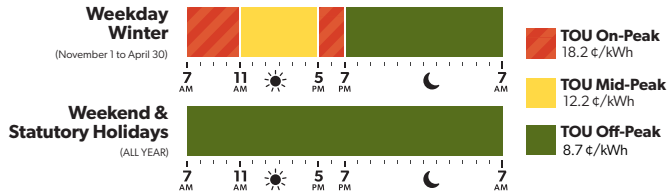

New Time-of-Use, Tiered and Ultra-Low Overnight Prices

November 1, 2023

The following applies to the Electricity line on your bill and reflects the electricity you use.

Winter Time-of-Use (TOU)

Winter Tier Thresholds (kilowatt hours)

The Ontario government's Ontario Electricity Rebate will change to 19.3%.

Choose the price plan that's right for you.

Visit: oeb.ca/choice

We're here to help:

T: 1-877-632-2727 TTY: 1-844-621-9977

E: publicinformation@oeb.ca