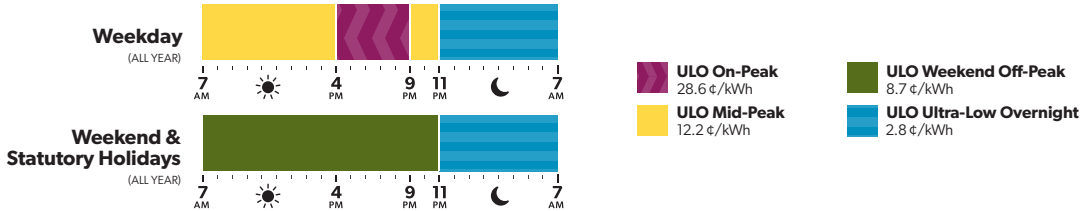

New Time-of-Use, Tiered and Ultra-Low Overnight Prices

November 1, 2023

The following applies to the Electricity line on your bill and reflects the electricity you use.

Winter Time-of-Use (TOU)

Winter Tier Thresholds (kilowatt hours)

The Ontario government's Ontario Electricity Rebate will change to 19.3%.

Choose the price plan that's right for you.

Visit: oeb.ca/choice

We're here to help:

T: 1-877-632-2727 TTY: 1-844-621-9977

E: publicinformation@oeb.ca

W: oeb.ca

or contact your local utility.

More Customer Choice New Ultra-low Overnight Program Prices

November 1, 2023

The following applies to the Electricity line on your bill and reflects the electricity you use.

Ultra-Low Overnight (ULO) Hours and Prices

The Ontario government's Ontario Electricity Rebate will change to 19.3%.

Choose the price plan that's right for you.

Visit: oeb.ca/choice

We're here to help:

T: 1-877-632-2727 TTY: 1-844-621-9977