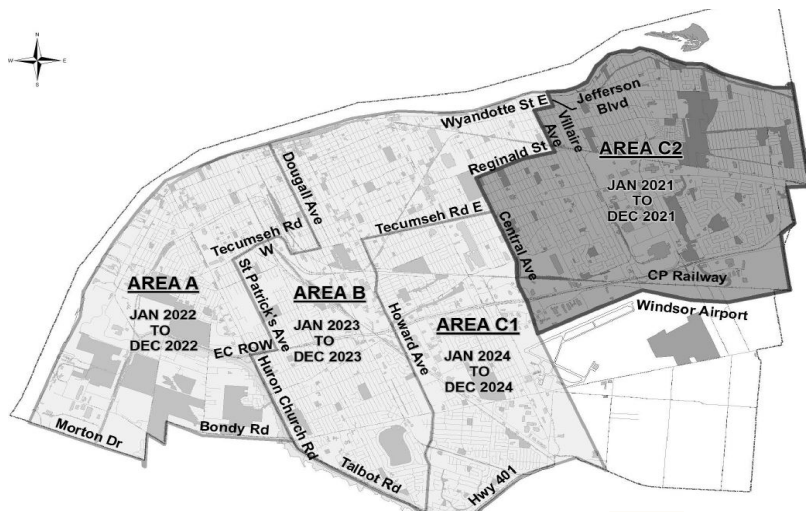

We're trimming trees in your neighbourhood.

Keeping your home and your neighbourhood safe.

One-third of power outages are caused by tree branches close to electrical equipment. Strong winds can break these branches, bringing down power lines and damaging equipment — posing a significant threat to you and our communities.

To keep you and our community safe, ENWIN has entrusted Davey Tree, professional arborists, to inspect and trim the trees in your neighbourhood.

Davey Tree Trimming Program in Windsor.

Over the next three years, you'll see Davey Tree in these areas. Area C2, which includes all Windsor residents south of Riverside Dr and east of Central Ave, as per map, will be trimmed from **January 2021 to December 2021**.