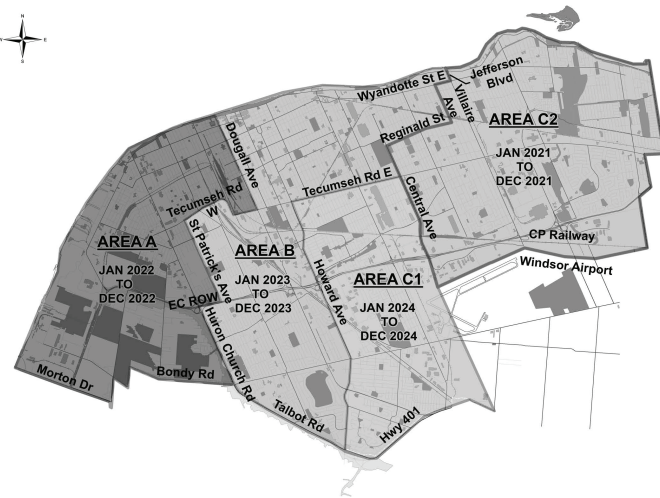

# We're trimming trees in your neighbourhood.

## Keeping your home and your neighbourhood safe.

One-third of power outages are caused by tree branches close to electrical equipment. Strong winds can break these branches, bringing down power lines and damaging equipment — posing a significant threat to you and our communities.

## Davey Tree Trimming Program in Windsor.

Over the next three years, you'll see Davey Tree in these areas. **Area A, which includes all Windsor residents south of Riverside Dr and west of Dougall Ave, as per map, will be trimmed from January 2022 to December 2022.**